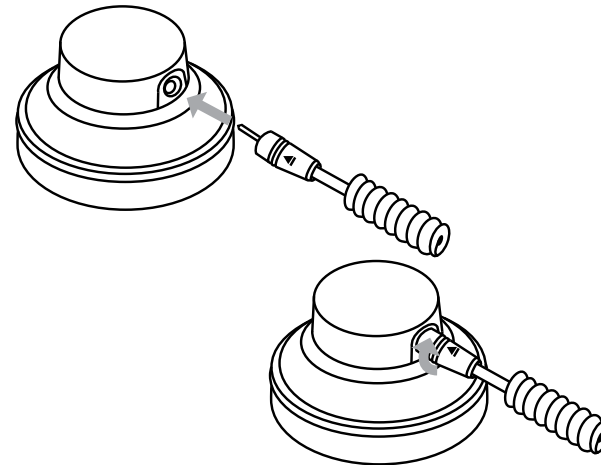

The HEIL Pro Set 3 features high quality 40 mm neodymium magnets and voice coils, lightweight, ergonomically designed cushioned headband adjustable for maximum comfort while significantly reducing outside noise. Supplied with three detachable cables. 1.8 M flexible straight cable. 1.8M straight cord with mating iPhone/iPod compatible 3.5mm plug. 3 M coil cord - all twist lock terminating in a 1/8" (3.5 mm) professional gold plated screw-on 1/4" (6.3mm) adapter.

To adjust the pressure of the ear pads simply grip the flexible stainless steel band and stretch the headband into a straighter position and the earpads away from one another.

The plush earpads of the Pro Set 3 can be rotated to align with your ears and allow maximum comfort for long periods of use.

The Heil Phase Reversal switch acoustically moves the signal, which creates a spatial widening of the sound field. Reversing the phase between the speakers creates a wider acoustic platform and helps to eliminate listener fatigue when in use for long periods of time.

TYPE	Closed-back dynamic
DRIVER DIAMETER	40 mm
MAGNET	Neodymium
FREQUENCY RESPONSE	10 - 22,000 Hz
MAXIMUM INPUT	1,000 mW
SENSITIVITY	102 dB
IMPEDANCE	32 ohms
WEIGHT	198 g (7 oz)

In order to lock your selected cable into the Pro Set 3 you simply insert and twist to lock.